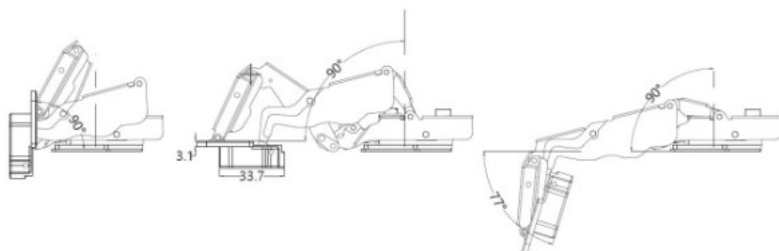

PRODUCT SHEET

Description:

Soft Closing Hinge "A", ø35mm, 165DG, Clip-On, H=0, For Wood Screws, Full-Overlay, Cup cc.:45mm, Mounting Plate, F/Wood Screws, H:0mm, 50.000 Cycles, EN 15570:2008

Item number:

15.03.795-0

Units	Box	Carton	HS Code	Barcode
Pcs.		100	8302100090	
				5704866528993

SISO A/S

Mileparken 11
DK-2740 Skovlunde
Denmark
VAT: DK24786013

Phone +45 45 830 900

www.siso.dk
siso@siso.dk

Danske Bank
Nytorv Branch
Copenhagen
SWIFT: DABADKKK

Account no.
4180 3112 112936
IBAN Account
DK7230003112112936