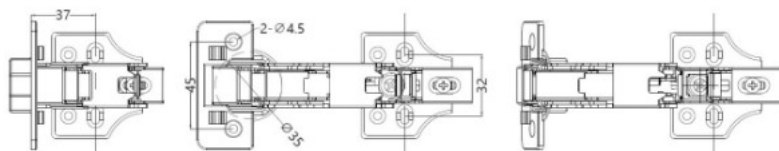

PRODUCT SHEET

Description:

Soft Closing Hinge "A", ø35mm, 165DG, Clip-On, H=0, For Wood Screws, Full-Overlay, Cup cc.:45mm, Mounting Plate, F/Wood Screws, H:0mm, 50.000 Cycles, EN 15570:2008

Item number:

15.03.795-0

Units	Box	Carton	HS Code	Barcode
Pcs.		100	8302100090	
				5704866528993

SISO A/S

Mileparken 11
DK-2740 Skovlunde
Denmark
VAT: DK24786013

Phone +45 45 830 900

www.siso.dk
siso@siso.dk

Danske Bank
Nytorv Branch
Copenhagen
SWIFT: DABADKKK

Account no.
4180 3112 112936
IBAN Account
DK7230003112112936