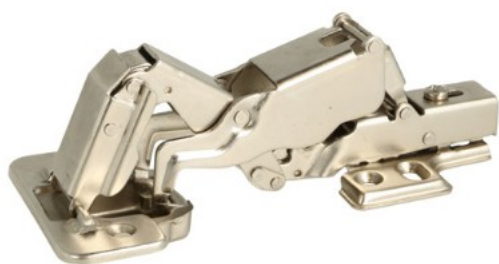

PRODUCT SHEET

Description:

Soft Closing Hinge "A", ø35mm, 165DG, Clip-On, H=0, For Wood Screws, Full-Overlay, Cup cc.:45mm, Mounting Plate, F/Wood Screws, H:0mm, 50.000 Cycles, EN 15570:2008

Item number:

15.03.795-0

Units	Box	Carton	HS Code	Barcode
Pcs.		100	8302100090	
				5704866528993

SISO A/S

Mileparken 11
DK-2740 Skovlunde
Denmark
VAT: DK24786013

Phone +45 45 830 900

www.siso.dk
siso@siso.dk

Danske Bank
Nytorv Branch
Copenhagen
SWIFT: DABADKKK

Account no.
4180 3112 112936
IBAN Account
DK7230003112112936